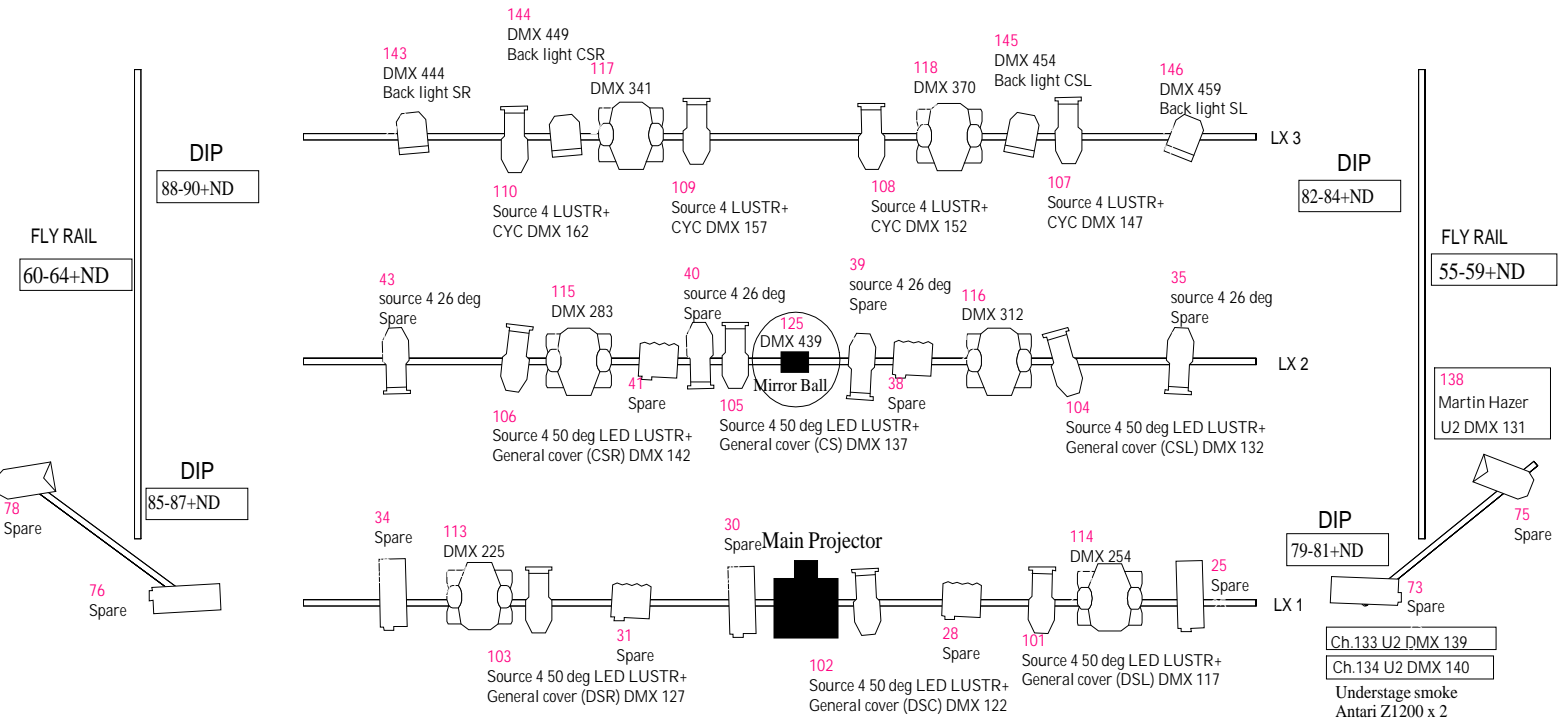

CYC  
 Cyc 9.2m x 5.5m High  
 Star cloth - Ch. 147 DMX 474

**Additional information:**

- 6 Prolight Studio COB Wash 5 Chan
- 8 Prolight LUMA 700 29 chan extended mode
- 12 LED floor light Slimline 705 RGBW
- 2 Prolight DIAMOND 7 LED WASH - Basic 16 - 20 Chan

All Lustra+ in 5 channel mode (RGB + Strobe)

**556** U4 DMX 1 / Standalone Followspot spotlight RGBW 250

**Additional DMX kit**

- 124 LED floor U2-DMX 1
- 125 LED floor U2-DMX 8
- 126 LED floor U2-DMX 15
- 127 LED floor U2-DMX 22
- 128 LED floor U2-DMX 29
- 129 LED floor U2-DMX 36
- 130 LED floor U2-DMX 43
- 131 LED floor U2-DMX 50
- 132 LED floor U2-DMX 57
- 133 LED floor U2-DMX 64
- 136 Screen Facing US U2-DMX 85
- 137 Screen Facing US U2-DMX 108

**555** U3 DMX 1 / Standalone Followspot spotlight RGBW 250