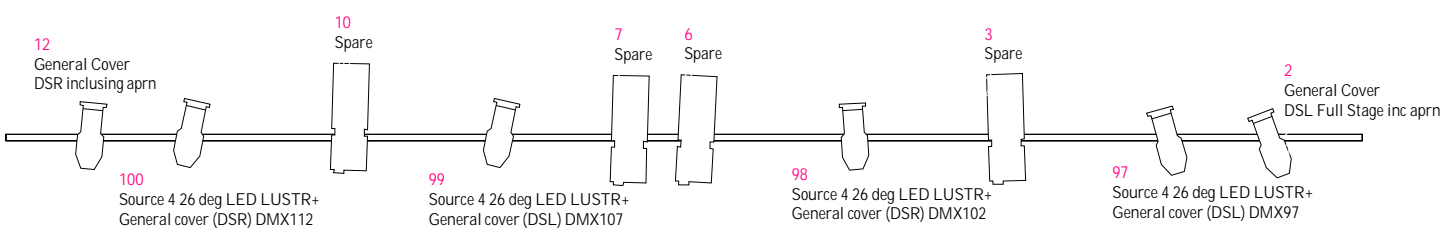

CYC  
 Cyc 9.2m x 5.5m High  
 Star cloth - Ch. 147 DMX 474

**Additional information:**

- 6 Prolight Studio COB Wash 5 Chan
- 8 Prolight LUMA 700 29 chan extended mode
- 12 LED floor light Slimline 705 RGBW
- 2 Prolight DIAMOND 7 LED WASH - Basic 16 - 20 Chan

All Lustra+ in 5 channel mode (RGB + Strobe)

**556** U4 DMX 1 / Standalone Followspot spotlight RGBW 250

**Additional DMX kit**

- 124 LED floor U2-DMX 1
- 125 LED floor U2-DMX 8
- 126 LED floor U2-DMX 15
- 127 LED floor U2-DMX 22
- 128 LED floor U2-DMX 29
- 129 LED floor U2-DMX 36
- 130 LED floor U2-DMX 43
- 131 LED floor U2-DMX 50
- 132 LED floor U2-DMX 57
- 133 LED floor U2-DMX 64
- 136 Screen Facing US U2-DMX 85
- 137 Screen Facing US U2-DMX 108