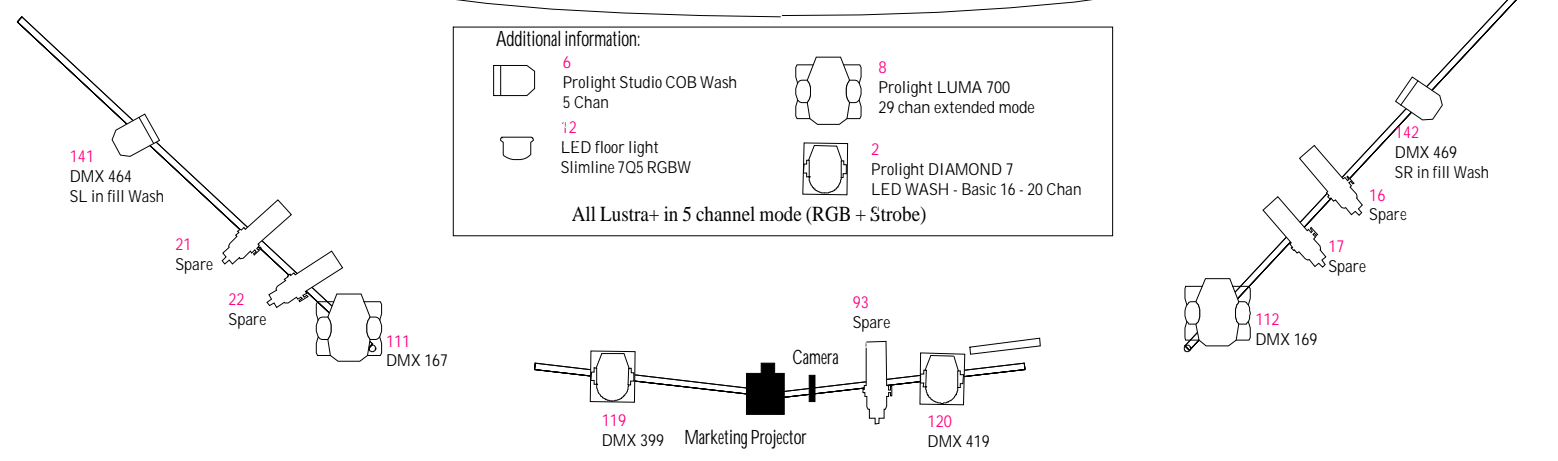

CYC  
 Cyc 9.2m x 5.5m High  
 Star cloth - Ch. 147 DMX 474

**Additional information:**

- 6 Prolight Studio COB Wash 5 Chan
- 8 Prolight LUMA 700 29 chan extended mode
- 12 LED floor light Slimline 705 RGBW
- 2 Prolight DIAMOND 7 LED WASH - Basic 16 - 20 Chan

All Lustra+ in 5 channel mode (RGB + Strobe)

**556** U4 DMX 1 / Standalone Followspot spotlight RGBW 250

**Additional DMX kit**

- 124 LED floor U2-DMX 1
- 125 LED floor U2-DMX 8
- 126 LED floor U2-DMX 15
- 127 LED floor U2-DMX 22
- 128 LED floor U2-DMX 29
- 129 LED floor U2-DMX 36
- 130 LED floor U2-DMX 43
- 131 LED floor U2-DMX 50
- 132 LED floor U2-DMX 57
- 133 LED floor U2-DMX 64
- 136 Screen Facing US U2-DMX 85
- 137 Screen Facing US U2-DMX 108

**555** U3 DMX 1 / Standalone Followspot spotlight RGBW 250