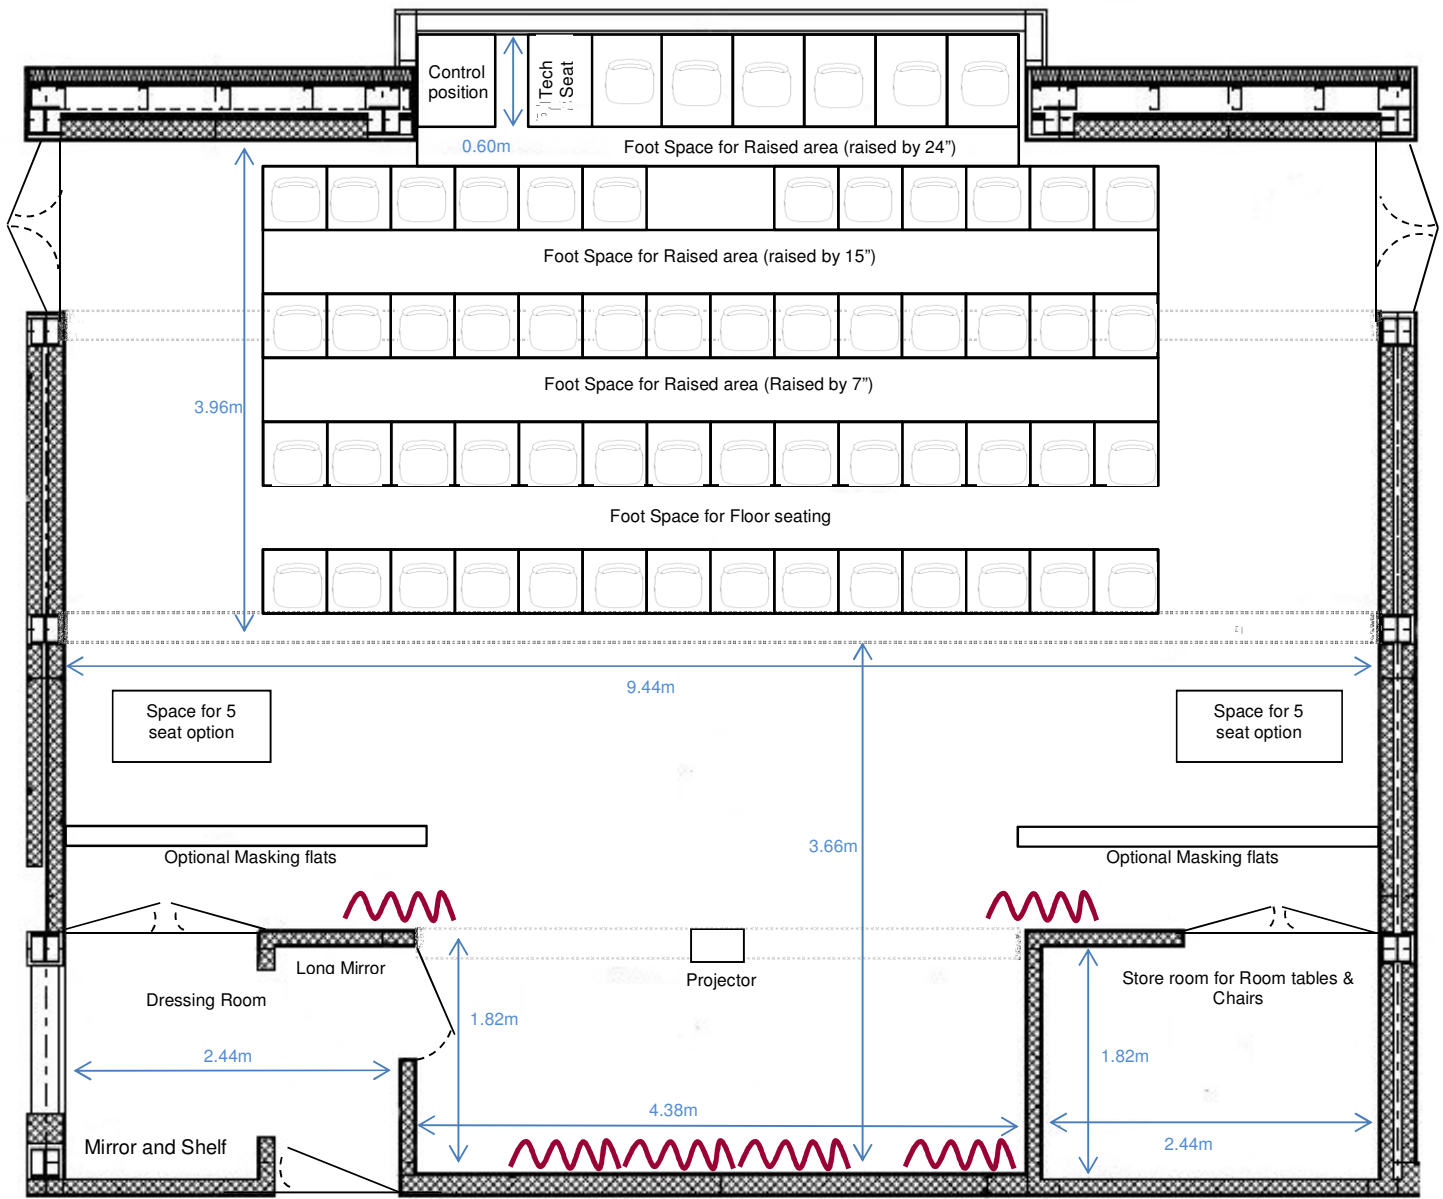

Full Black out Blinds

White cyc with red curtains in front located on a bar which has a SWL of Max 20Kgs evenly distributed load for where / banners Max Size, 4.26m wide x 2.41m high

Notes:

- 1) Max seating capacity 70 with no set and a maximum of 4 performers on the performance area.
- 2) Seating capacity will be reduced with larger casts / space for set / Props.